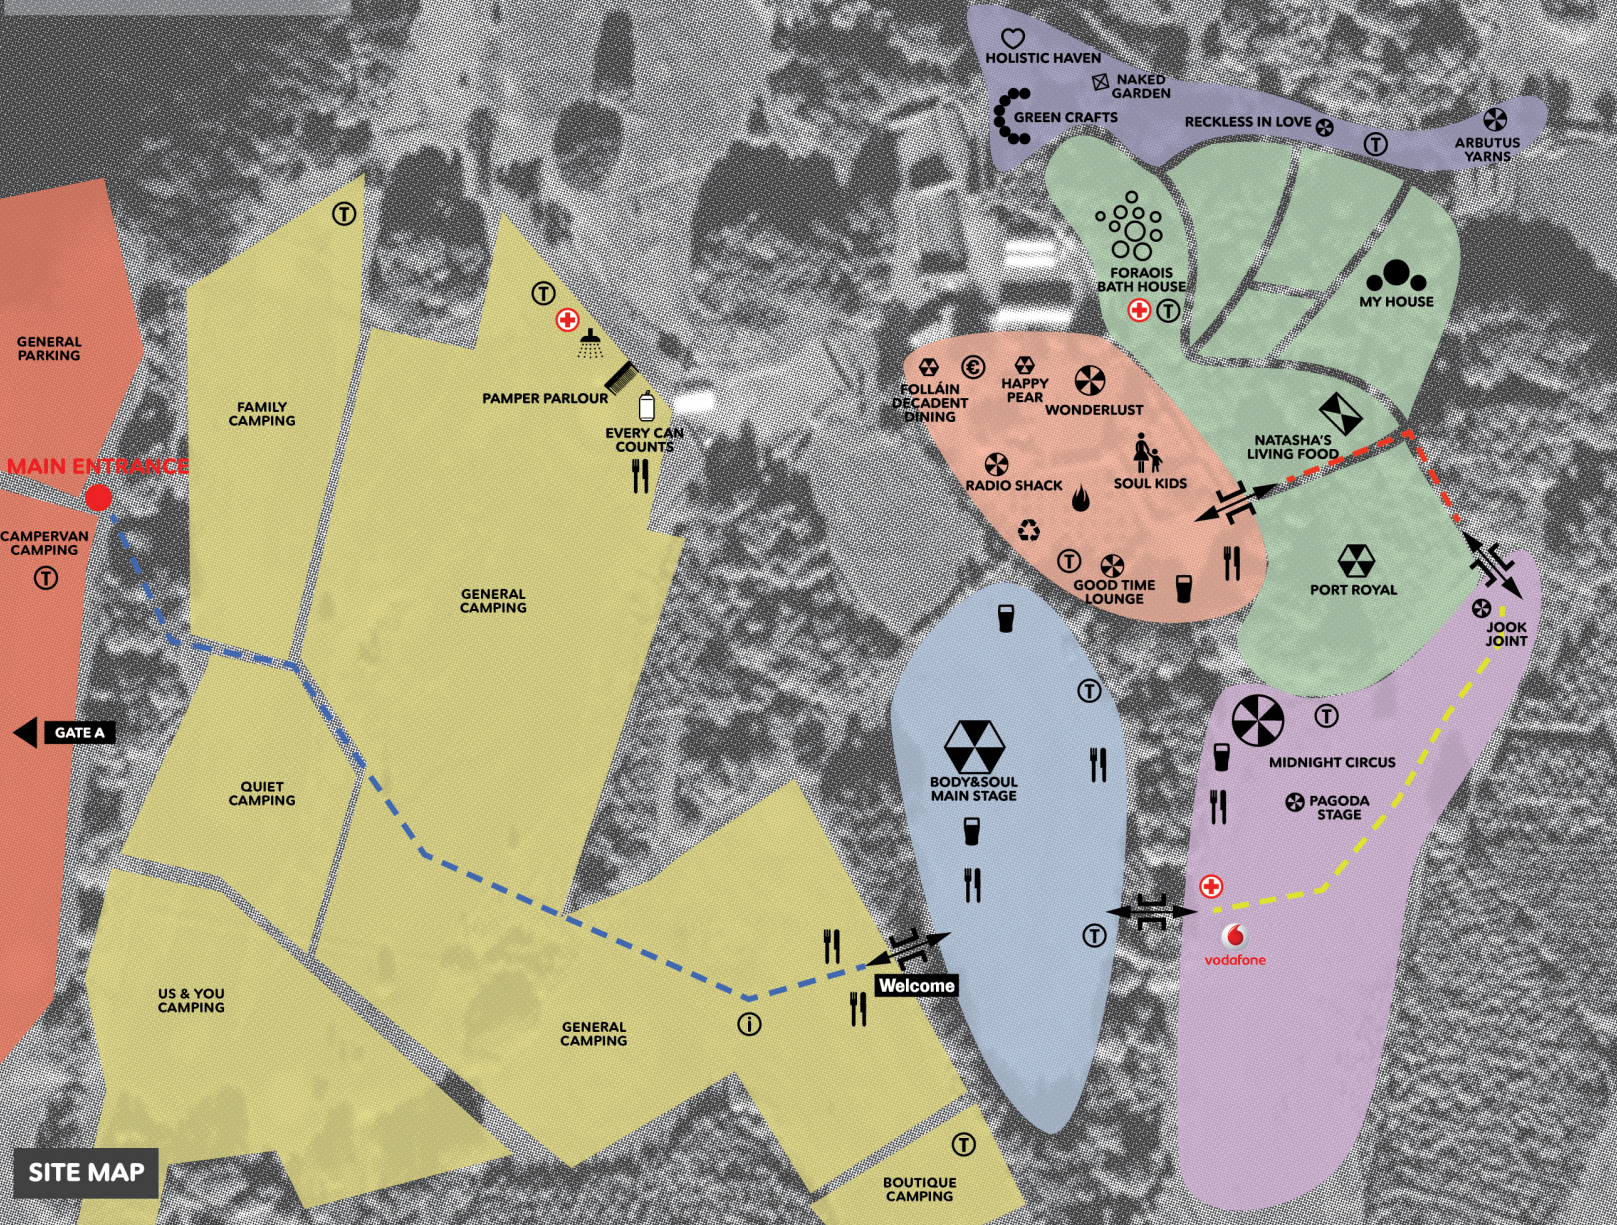

BODY & SOUL

A Festival Full of Surprises
 SUMMER SOLSTICE WEEKEND
 20-22 JUNE 2014

LEGEND

-  GATE
 -  BAR
 -  MEDICAL TENT
 -  TOILETS
 -  TRADER
 -  ATM
 -  INFO POINT - LOST & FOUND
 -  FIRE PIT
 -  RECYCLING POINT
 -  SHOWERS
-
-  BODY & SOUL ARENA
 -  MIDNIGHT CIRCUS ARENA
 -  WALLED GARDENS
 -  WOODLANDS
 -  LAKESIDE
 -  CAMPING ARENA
-
-  PUBLIC ROUTE INTO FESTIVAL
 -  MIDNIGHT CIRCUS ARENA INTO WOODLANDS
 -  WOODLANDS ENTRANCE INTO WALLED GARDENS

SITE MAP